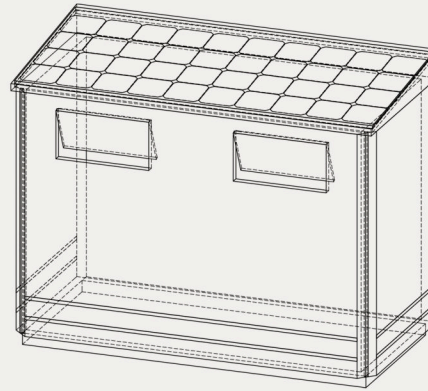

Model: WYB2010
Capacity: 120L x 2

Smart Solar Trash
Smart Compactor + Bottle Receptable
Bench is made of Corten steel ,
Stainless steel #304
Thickness of 4 mm.

DESCRIPTION: Smart Trash is made of Corten steel
Stainless steel #304
Solar Panel 110W
WI-FI Router 4G: YES

FINISHES:
Plexus box- IO55 2P USB 5V (2.1A)
Stainless steel #201 or #304
Thermo-lacquered in a choice of RAL

DIMENSIONS: L 1280mm x 620mm x H 1010mm - WEIGHT: 220 Kg

recycle

Litter &
Dog Waste

WYB2010 is a collection of Smart Solar Trash. Easily to recycle and control trash capacity. With sensors and Platform to have the information 7D / 24Hours.

Intelligent Compactor + Bottle Receptacle

Material: Stainless steel #304

Dimensions: L-128cm, W-62cm, H-101cm

Capacity: 120L x 2

Solar panel: 110W

Battery: 12V/100AH

LED Strip Light RGB/W

Sensor control capacity

Sensor for door opening/Voice Broadcast

Filled alarm

128*62*101

Sensor Capacity

Smart Compactor

Solar Panel 110W

ADLIS/WEIYIN CORPORATION

Visit our website for product details, color charts technical sheets, sales office locations, Download JPG images, brochure PDF, Data Sheet, CSI specifications.